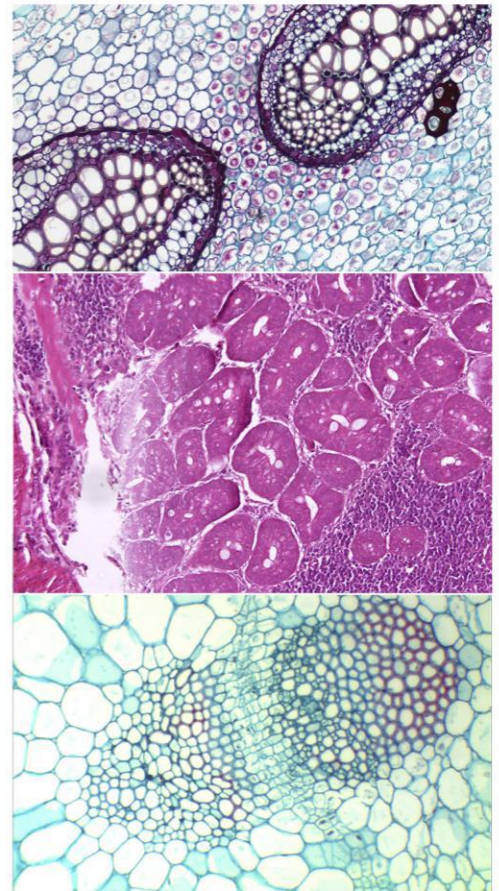

LCD Display Tablet Camera

Features:

- Windows 10 OS.
- Hardware:64GB, memory:2GB.
- Scientific CMOS sensor.
- Sensor size 1/2.3', effective resolution 16.0MP.
- Digital field of view 90%, convenience to imaging.
- Power adapter stable working.
- Come with image processing software.
- Auto and manual exposure and white balance.

Windows tablet screen camera	Item	MD28-W
	Screen size	11.6 inch
	Sensor size	1/2.3 inch
	Resolution	16.0 megapixels
	Frame rate	30fps@1080P
	Output port	USB2.0, HDMI, TF (Inset WIFI)
	Pixel size	1.335um×1.335um
	Power	DC-12V/2A
	UI	Digitization, Mouse controllable, User friendly design
Image analysis function	Marking	Point coordinates, cross lines, coordinate systems, text annotations
	Measurement	Length: line, fold line and curve. Distance: parallel line, point to line
	Circle	Radius set circle, two-point set circle, three-point set circle
	Geometric	Line length, radius, two/three points circle, concentric circle
	Geometric area	Polygon, Square
	Image snapshot	Support 16 megapixels image capture
	Record video	Support 1080P video